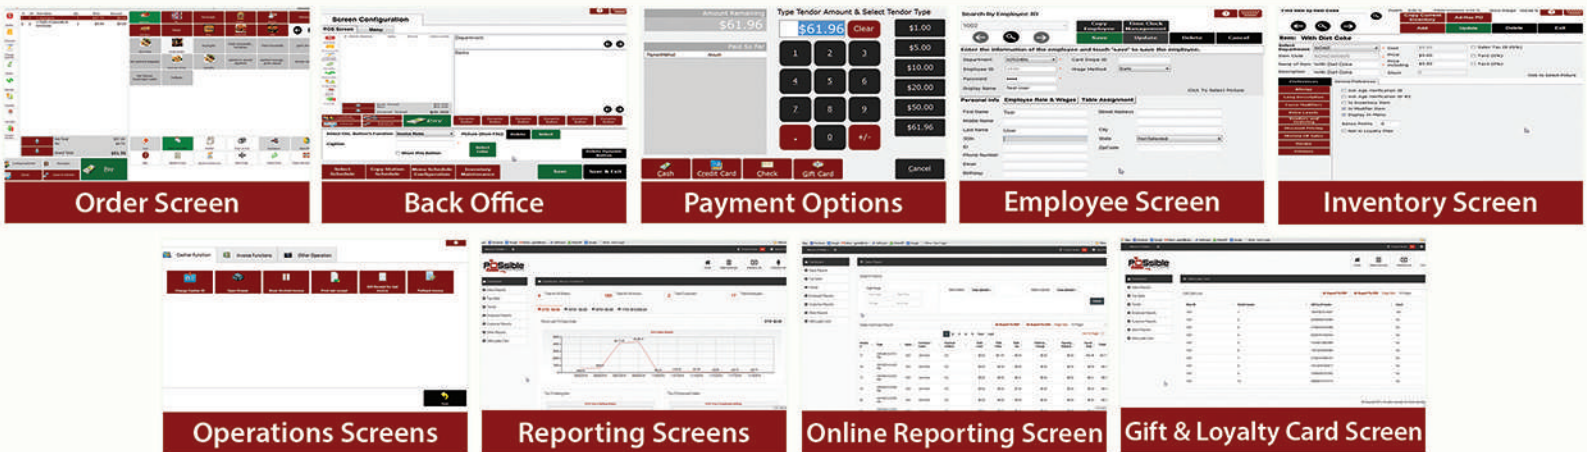

QUICK SERVICE AND DRIVE THRU RESTAURANT

Possible POS Restaurant POS Screen View

Our QSR POS System Features: Hardware

- Kitchen Display System – KDS Unit.
- Compact and All in One Design
- CPU – 1.8 GHZ, 2 GB RAM, 160 GB HDD
- Touch Screen Monitor
- Customer Display
- MSR Credit Card Reader
- Cash Drawer

- All in One POS System
- Gift & Loyalty Cards
- Online Sales and Analytics
- Easy Setup and Installation
- Kitchen Display Unit

Our QSR POS System Features: Software

- Drive Thru Module
- Kitchen Display system Integration
- Customizable Displaying Features
- Order Accuracy
- Enhanced Customer Satisfaction
- Inventory Management
- Employee Management
- Customer Tracking
- Custom Menu Layouts
- Online Sales and Analytic Reporting
- Gift & Loyalty Card Processing
- Support and Service
- Value Added Solutions