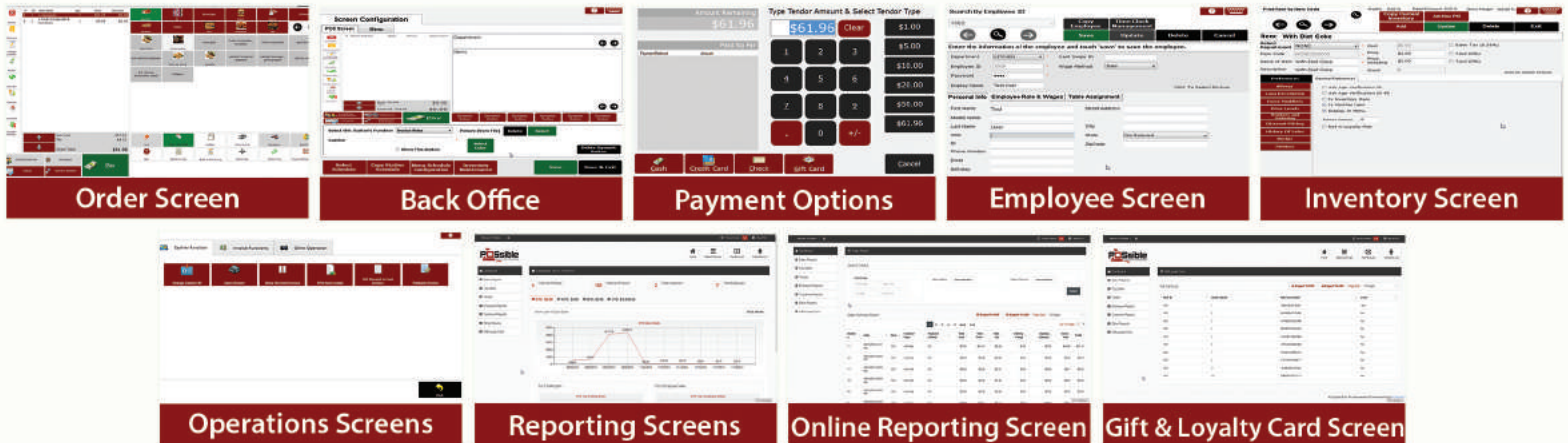

Possible POS Frozen Yogurt POS Screen View

12871 CAPRICORN STREET, STAFFORD, TX 77477